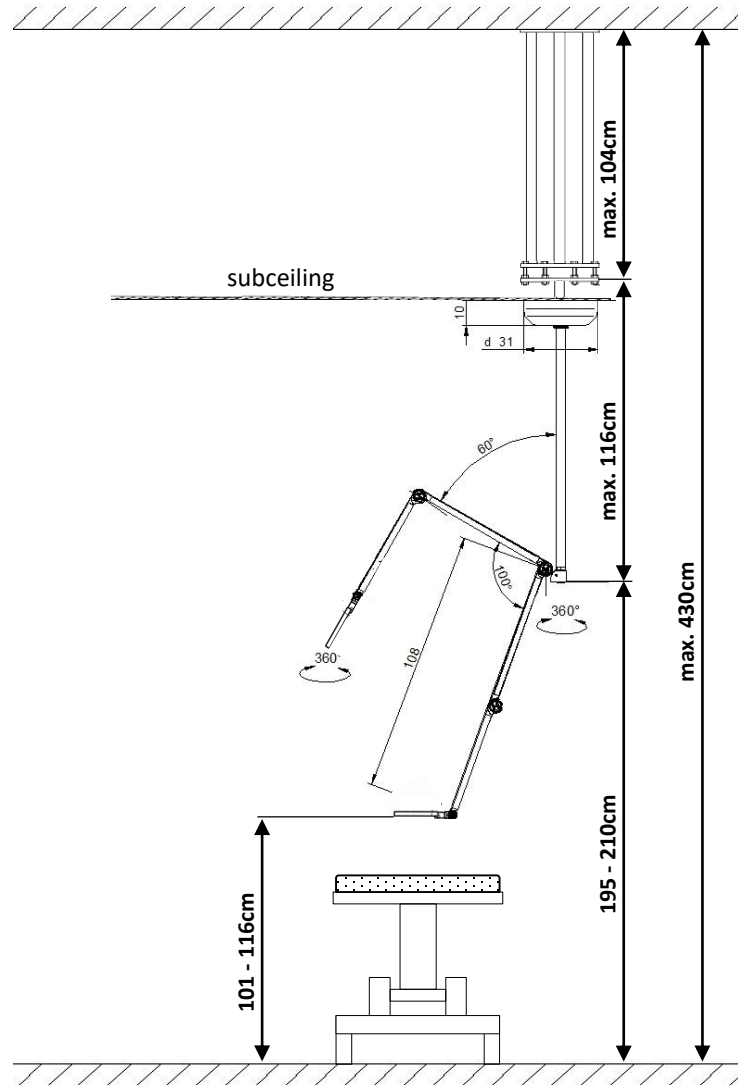

Recommended Installation

OPTICLUX 10-1 C T1

OPTICLUX 10-2 C T1

Fasli Dervishi, Product Manager

Installation Height

Installation Height (with intermediate ceiling adapter)

Installation Position

* If installation height = 195cm,
and bed height = 80cm
and lighting distance = 15cm (6'000 lux)

Ceiling base plate – Hole pattern