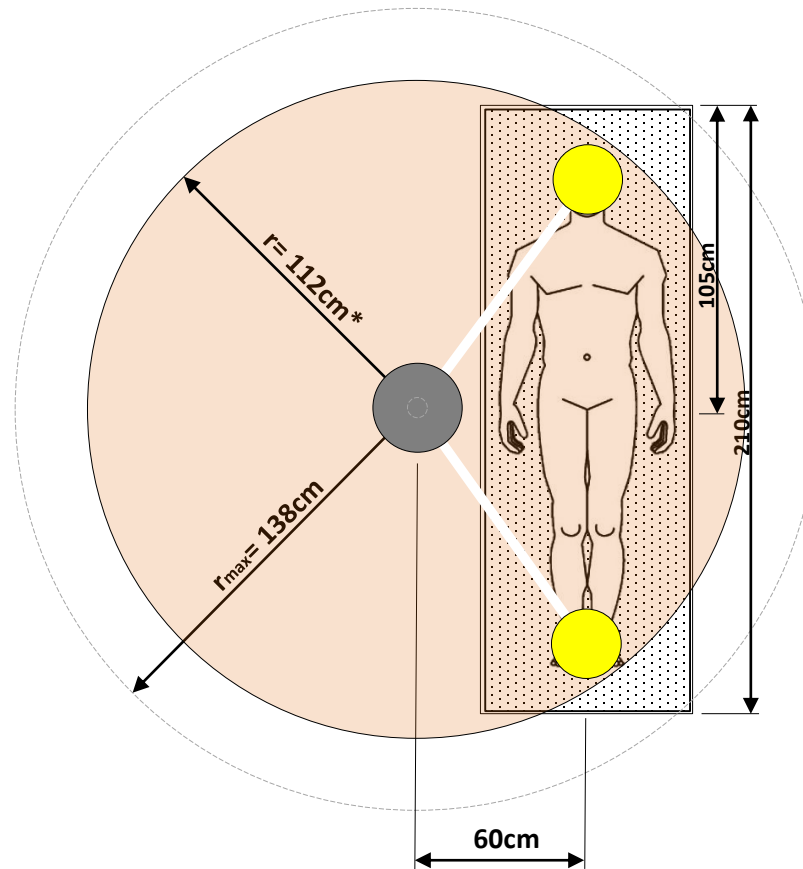

Recommended Installation

OPTICLUX 10-1 C T1

OPTICLUX 10-2 C T1

Fasli Dervishi, Product Manager

Installation Height

Installation Height (with intermediate ceiling adapter)

Installation Position

* If installation height = 195cm,
and bed height = 80cm
and lighting distance = 15cm (6'000 lux)

Ceiling base plate – Hole pattern