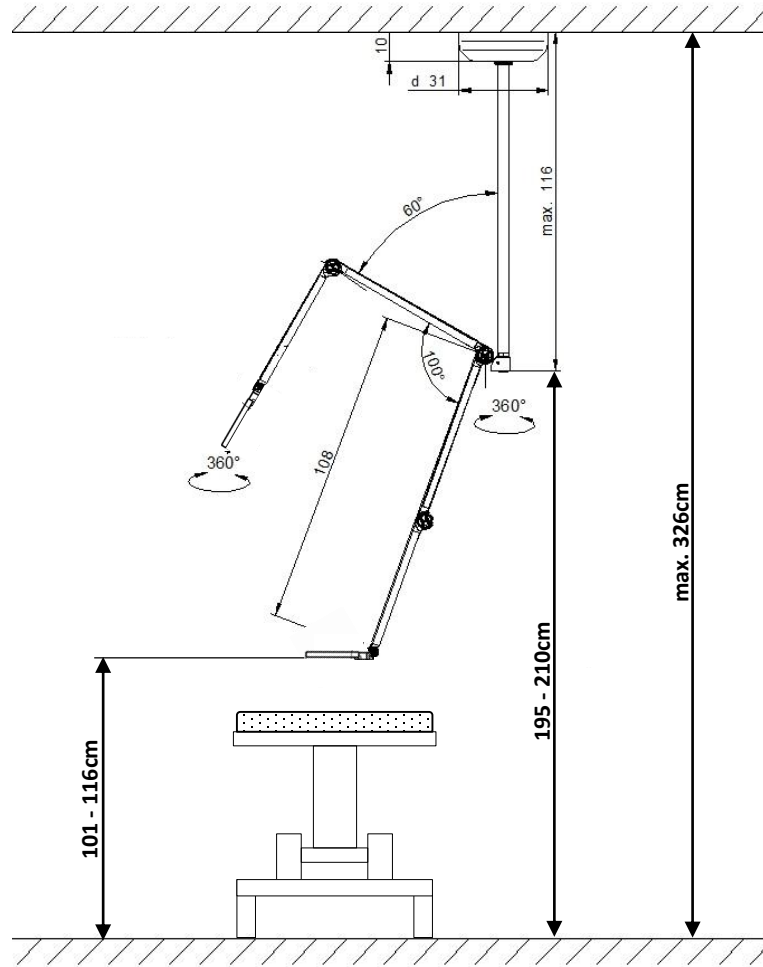

Recommended Installation

OPTICLUX 10-1 C T1

OPTICLUX 10-2 C T1

Fasli Dervishi, Product Manager

Installation Height

Installation Height (with intermediate ceiling adapter)

Installation Position

* If installation height = 195cm,
and bed height = 80cm
and lighting distance = 15cm (6'000 lux)

Ceiling base plate – Hole pattern